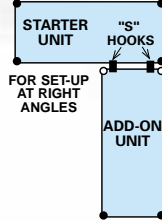

Nexel at www.mh-partners.com sold by Indoff Natiowide sales@mh-partners.com

STARTER & ADD-ON SHELVING UNITS

Starter unit consists of 4 posts, 4 shelves and plastic shelf clips in the height and shelf size indicated. Select from 4 shelf or 5 shelf units in choice of finishes: Poly-Z-Brite, Chrome or Nexelon.

Add-on unit consists of 2 posts, 4 shelves, plastic shelf clips and two S-hooks for each shelf.

Ledges

Snaps onto perimeter of shelf providing 4"H retaining ledge. If higher ledge is required, stack for 8", 12", etc. Chrome finish.

Size"	Model No.
14	AD814C
18	AD818C
21	AD821C
24	AD824C

Document Holder

Hooks onto wire shelf in any location. Chrome finish. 12³/₈" x 2" x 8⁵/₈".

Utility Basket

Organizes files and manuals. Open mesh design provides high visibility. Chrome finish. 17³/₈" x 7¹/₂" x 10".