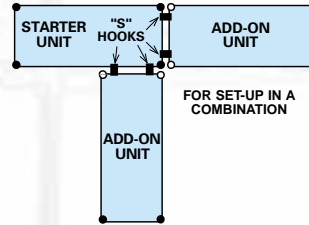

Nexel at www.mh-partners.com sold by Indoff Natiowide sales@mh-partners.com

STARTER & ADD-ON SHELVING UNITS

Starter unit consists of 4 posts, 4 shelves and plastic shelf clips in the height and shelf size indicated. Select from 4 shelf or 5 shelf units in choice of finishes: Poly-Z-Brite, Chrome or Nexelon.

Add-on unit consists of 2 posts, 4 shelves, plastic shelf clips and two S-hooks for each shelf.

Ledges

Snaps onto perimeter of shelf providing 4"H retaining ledge. If higher ledge is required, stack for 8", 12", etc. Chrome finish.