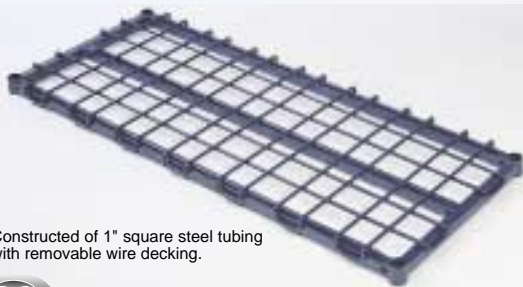

Model No.	BR60

Triangle Shelves

Triangular Shelving Unit using 4 triangle shelves and 3 posts.

Put unused corner space to work. Shelf sizes correspond to width (depth) of shelving for add-on capability. Shelves attach to standard Nexel posts. Order post separately

Size"	Chrome Model No.	Black Model No.	White Model No.
18	ST18C	ST18B	ST18W
24	ST24C	ST24B	ST24W

Constructed of 1" square steel tubing with removable wire decking.

Dunnage Shelves

Size W" x L"	Load Capacity	Model No.	
		POLY-BRITE	NEXELON
18 x 24	1600	DS1824Z	DS1824N
18 x 30	1600	DS1830Z	DS1830N
18 x 36	1600	DS1836Z	DS1836N
18 x 48	1300	DS1848Z	DS1848N
18 x 60	1000	DS1860Z	DS1860N
24 x 24	1600	DS2424Z	DS2424N
24 x 30	1600	DS2430Z	DS2430N
24 x 36	1600	DS2436Z	DS2436N
24 x 48	1300	DS2448Z	DS2448N
24 x 60	1000	DS2460Z	DS2460N