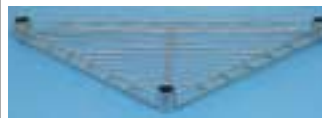

W" x L"	Model No.
12 x 24	CS1224C
12 x 30	CS1230C
12 x 36	CS1236C
12 x 42	CS1242C
12 x 48	CS1248C
12 x 60	CS1260C

Cantilever Shelf Wall Mount Kit

Includes 2 posts and 4 wall mount brackets. Adjustable on 1" increments. Chrome plated. Mounting screws not supplied.

Post Size*	Number of Tiers	Model No.
14	1-2	CW14C
34	2-3	CW34C
54	3-5	CW54C

NOTE: Order cantilever shelves separately.

Bin Rail

Mounts in conjunction with 60" wide shelves or can be used independently with a wall mount kit. Adjusts on 1" increments. Use multiple rails for large storage needs. Order bins separately.

Model No.	BR60

Triangle Shelves

Triangular Shelving Unit using 4 triangle shelves and 3 posts.

Put unused corner space to work. Shelf sizes correspond to width (depth) of shelving for add-on capability. Shelves attach to standard Nexel posts. Order post separately

Size"	Chrome Model No.	Black Model No.	White Model No.
18	ST18C	ST18B	ST18W
24	ST24C	ST24B	ST24W

Constructed of 1" square steel tubing with removable wire decking.

Dunnage Shelves

Size W" x L"	Load Capacity	Model No.	
		POLY-BRITE	NEXELON
18 x 24	1600	DS1824Z	DS1824N
18 x 30	1600	DS1830Z	DS1830N
18 x 36	1600	DS1836Z	DS1836N
18 x 48	1300	DS1848Z	DS1848N
18 x 60	1000	DS1860Z	DS1860N
24 x 24	1600	DS2424Z	DS2424N
24 x 30	1600	DS2430Z	DS2430N
24 x 36	1600	DS2436Z	DS2436N
24 x 48	1300	DS2448Z	DS2448N
24 x 60	1000	DS2460Z	DS2460N